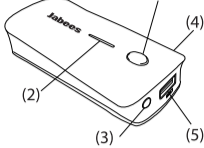

- (1) Power
- (2) LED lights
- (3) Torch
- (4) MicroUSB Input
- (5) USB Output

PRODUCT DESCRIPTION

1. Palm size with 2A output for your CE devices such as Table, Smart Phone, PSP and so on.
2. Applying the constant voltage output control for battery protection. low noise, stable output, high efficiency, with a variety of self-protection functions.
3. Universal compatibility.

BATTERY CAPACITY DISPLAY

Press the POWER button once to display the battery capacity. 4 LED indication lights, each LED light means 25% power.

HOW TO CHARGE P4

Plug the microUSB cable into the microUSB INPUT of P4 and connect the other end to the computer or charger with USB port. The battery indication lights start blinking to indicate the charging status. The charging takes approximately 5 hours.