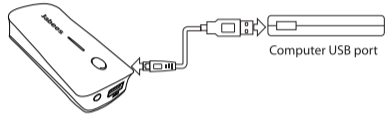

Jabees®

P4

Quick Reference Guide

www.jabees.com

Jabees P4

Jabees P4 is a power bank with LED light to display the battery capacity for charging the consumer electronic products with DC-5V input.

Overview of P4:

- (1) Power
- (2) LED lights
- (3) Torch
- (4) MicroUSB Input
- (5) USB Output

PRODUCT DESCRIPTION

1. Palm size with 2A output for your CE devices such as Table, Smart Phone, PSP and so on.
2. Applying the constant voltage output control for battery protection. low noise, stable output, high efficiency, with a variety of self-protection functions.
3. Universal compatibility.

BATTERY CAPACITY DISPLAY

Press the POWER button once to display the battery capacity. 4 LED indication lights, each LED light means 25% power.

HOW TO CHARGE P4

Plug the microUSB cable into the microUSB INPUT of P4 and connect the other end to the computer or charger with USB port. The battery indication lights start blinking to indicate the charging status. The charging takes approximately 5 hours.

HOW TO CHARGE A DEVICE

Plug the microUSB cable into the USB OUTPUT of P4 and connect the other end to the device that you want to charge. P4 will be automatically turned on and start charging. If your device is not of the microUSB port, you can use its own USB cable to connect with P4 for charging.