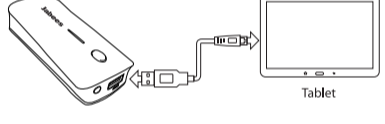

HOW TO TURN ON AND TURN OFF THE TORCH

Double press the POWER button to turn on the torch. Every single press of POWER button after this will go to 'LED light flashes', 'SOS signal', and then 'LED torch turns off'.

LED POWER INDICATOR WHEN CHARGING AND CHARGED

Battery capacity	LED 1	LED 2	LED 3	LED 4
0-25%	Flash	Off	Off	Off
25-50%	On	Flash	Off	Off
50-75%	On	On	Flash	Off
75-99%	On	On	On	Flash
99-100%	On	On	On	On

CHARGING STATUS

Charging the other device

- The LED light turns on, it is charging the other device.
- The LED light turns off, the device is fully charged.

Charging P4

- The LED lights show the battery capacity during charging. Please refer to the 'LED POWER INDICATOR WHEN CHARGING AND CHARGED'

- When all 4 LED lights are in solid blue, it means P4 is full charged.

Remark:

1. Jabees P4 is with the high quality Li-ion battery. If you find P4 doesn't work during the charging, please confirm whether the

cable is firmly connected, or you are using a correct charging connector. We suggest you to select Jabees or other qualified adaptor to make charging.

2. P4 has over-current protection circuit. If there is output short circuit, P4 will go into the idle state. You have to recharge P4 to get it back to the working state.

3. Every power bank has its power conversion loss. Its battery capacity is not always equal to its output charging capacity.

4. P4 is compatible with most of the mobile phones and electronic devices. If there is occasional compatibility problem with some devices, this will not be warranted.

SAFETY INFORMATION

Do not try to modify, tamper, alter or repair in any way by persons other than the technicians of FreeTek International

Co.,Ltd. or their assigned parties. Do not crash, open, puncture, or expose P4 to fire, high temperature, or water. You are required to use Jabees' charging adaptors or other qualified adaptors from reliable source. If you find battery inflation or other abnormal phenomenon, please stop using it and consult with the customer service center of Jabees (support@jabees.com). This product is not suitable to the persons with lower safety perception mentally or physically (including kids). Please place P4 out of reach by the kids.

Warning: Do not follow the safe operation may cause fire, electric shock, damage or hurt.

ACCESSORY

- 1x microUSB cable

SPECIFICATION

Input:	DC 5v 1000mA
Output:	5V 2.1A
Capacity:	5600mAh
Size:	101.73×44.7×22.75mm
Weight:	120g

GUARANTEE

Jabees is a registered trademark of FreeTek International Co.,Ltd. Other brands and product names are trademarks of their respective owners. Jabees warrants this product against all defects in material and workmanship for a period of twelve (12) months from the date of original purchase of the product. The conditions of this guarantee and the extent of responsibility of Jabees under this guarantee can be read in the Warranty Card.