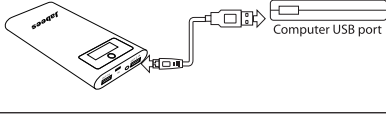

Jabees®

P6

Quick Reference Guide

www.jabees.com

Jabees P6

Jabees P6 is a power bank with LED light to display the battery capacity for charging the consumer electronic products with DC-5V input.

Overview of P6:

- (1) Power
- (2) LCD
- (3) TORCE
- (4) MicroUSB Input
- (5) USB Output 1A
- (6) USB Output 2.1A

PRODUCT DESCRIPTION

1. Palm size with 2 USB outputs for you to charge 2 devices at the same time.
2. Applying the constant voltage output control for battery protection. low noise, stable output, high efficiency, with a variety of self-protection functions.
3. Universal compatibility.

BATTERY CAPACITY DISPLAY

Press the POWER button once to display the battery capacity. The battery capacity will appear in percentage on the LCD.

HOW TO CHARGE P6

Plug the microUSB cable into the microUSB INPUT of P6 and connect the other end to the computer or charger with USB port. The LCD turns on and the remain battery capacity appears in percentage. The charging takes approximately 9 hours by the charger with 1A output.

HOW TO CHARGE A DEVICE

Plug the microUSB cable into either USB OUTPUT 1A or USB OUTPUT 2.1A of P6 and connect the other end to the device that you want to charge. Press the POWER button of P6 once and it start charging the device. P6 is with 2 USB outputs, you can connect P6 with 2 devices and charge them at the same time. If your device is not of the microUSB port, you can use its own USB cable to connect with P6 for charging.

HOW TO TURN ON AND TURN OFF THE TORCH

Double press the POWER button to turn on the torch. Double press and POWER button again to turn off the torch.

CHARGING STATUS

Charging the other device